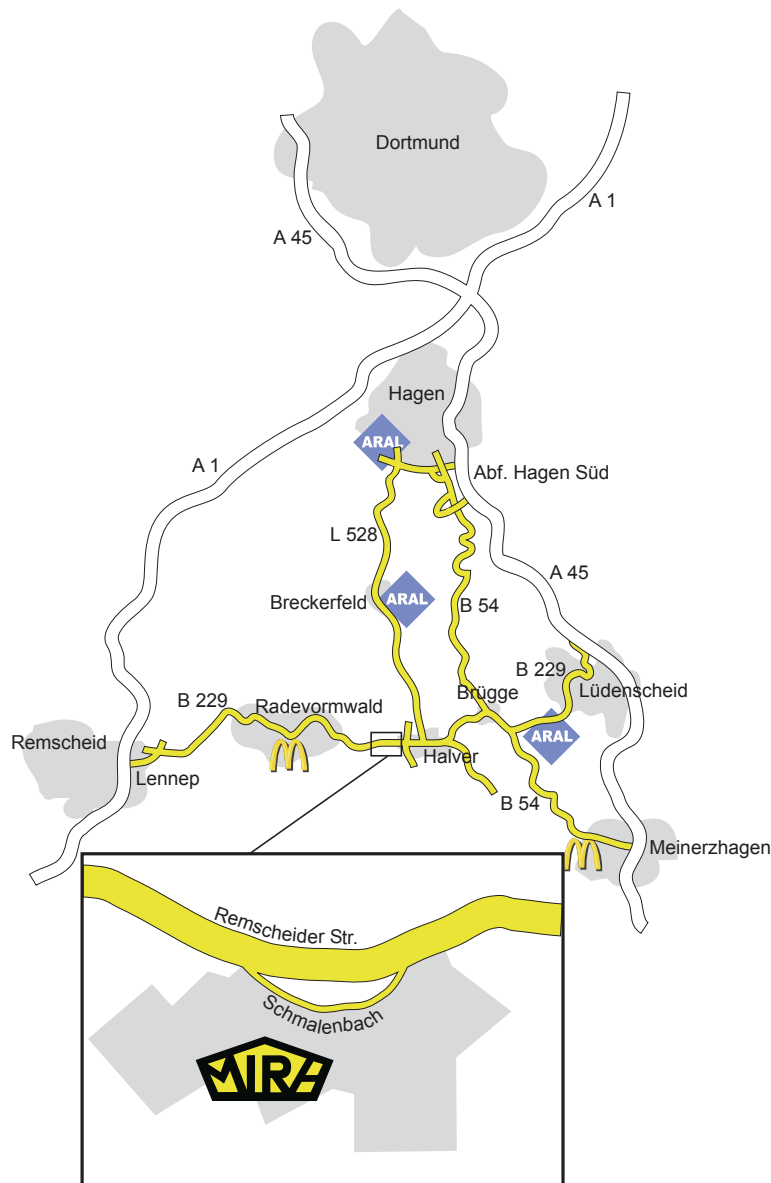

ROUTE DESCRIPTION

since 1890

Gebr. Mickenhagen

Schmalenbach 3
D-58553 Halver

Tel.: + 49 - (0) 2353 /91 56-0
Fax: + 49 - (0) 23 53/ 91 56-40

E-Mail:
post@gebr-mickenhagen.de

If you come from the North:

Take the A1 direction to Köln, at the "Westhofener Kreuz" change to the A 45 to Frankfurt and then take exit Halver = B229 after that go always in direction to Halver / Radevormwald.

If you come from the East:

Take the A2 or A44 to Dortmund and then the A1 to Köln. After that at the "Westhofener Kreuz" take the A 45 to Frankfurt and until exit Halver = B229 then go always in direction to Halver / Radevormwald.

If you come from the North:

Go over the A 45 and take the exit Meinerzhagen = B54. Then go in direction to Hagen. When you come through Brügge turn to the left in direction to Halver / Radevormwald = B229.

If you come from the North:

Go over the A3 or the A61 on the A1 in direction to Dortmund. After that take the exit Remscheid = B229 to Radevormwald / Halver.